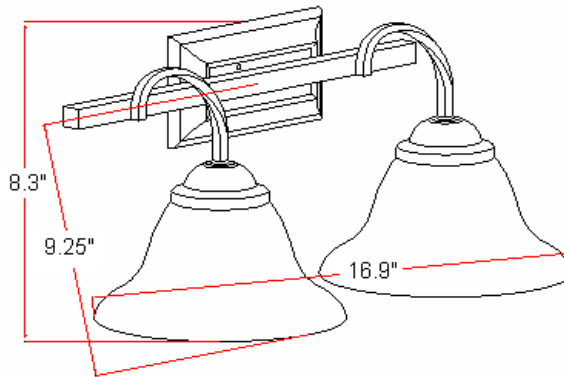

Drake 2 LT Wall Mount

Specifications

Material Construction:	Formed Steel
Lens:	Alabaster glass
Lamp Type & Wattage:	Two 60W, medium base incandescent lamps
Mounting:	Wall mounted; Suitable for up/down mounting
Finish:	Oil Rubbed Bronze (US10B)
Voltage:	120V
Weight:	4.5 lbs
Companion Fixtures:	Chandeliers, wall mounts, pendants & ceiling mounts

Dimensions

Warranty & Compliances

Warranty	10 Year Limited Warranty
UL	UL/cUL listed; Suitable for damp locations
ADA	N/A
EnergyStar	N/A

Companion Fixtures

2 LT Wall Mount	514919	
1 LT Wall Mount	514927	
3 LT Wall Mount	514901	
4 LT Wall Mount	514984	
2 LT Semi Flush Mount	514935	
2 LT Ceiling Mount	514976	
3 LT Chandelier	514893	
5 LT Chandelier	514885	
9 LT Chandelier	514943	
Pendant	514950	
Mini Pendant	514968	