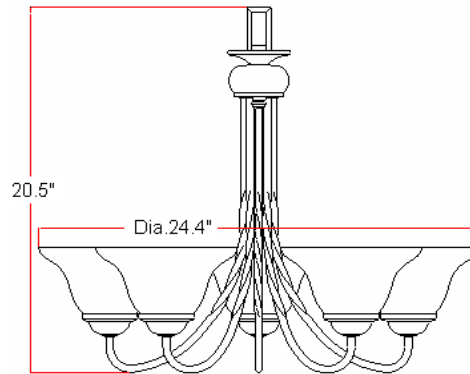

## Specifications

<b>Material Construction:</b>	Formed Steel
<b>Lens:</b>	Alabaster glass
<b>Lamp Type &amp; Wattage:</b>	Five 60W, medium base incandescent lamps
<b>Mounting:</b>	Ceiling mounted
<b>Finish:</b>	Oil Rubbed Bronze (US10B)
<b>Voltage:</b>	120V
<b>Weight:</b>	15.3 lbs
<b>Companion Fixtures:</b>	Chandeliers, wall mounts, pendants & ceiling mounts

## Dimensions