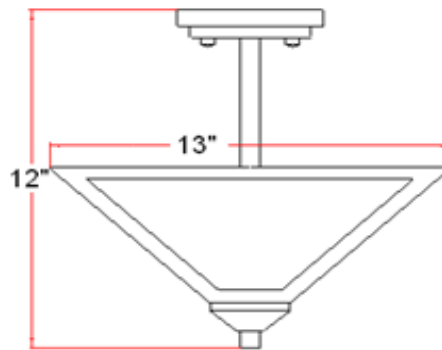

Dimensions

Warranty & Compliances

Warranty	10 Year Limited Warranty
UL	UL/cUL listed
ADA	N/A
EnergyStar	N/A

Companion Fixtures

2 LT Semi Flush Mount	514802	
1 LT Wall Mount	514745	
1 LT Wall Mount Extended	514786	
2 LT Wall Mount	514752	
3 LT Vanity Light	514760	
4 LT Vanity Light	514778	
2 LT Ceiling Mount	514794	
3 LT Chandelier	514828	
5 LT Chandelier	514836	
Pendant	514810	
Mini Pendant	514851	

Type:

Job:

Order Code:

Approvals:

Design House reserves the right to make changes in materials, specifications & models at any time. Design House also reserves the right to discontinue product without notice or obligation.