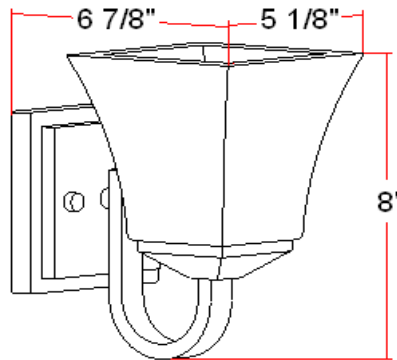

Dimensions

Warranty & Compliances

Warranty	10 Year Limited Warranty
UL	UL/cUL; Suitable for damp locations
ADA	N/A
EnergyStar	N/A

Companion Fixtures

1 LT Wall Mount	514745	
1 LT Wall Mount Extended	514786	
2 LT Wall Mount	514752	
3 LT Vanity Light	514760	
4 LT Vanity Light	514778	
2 LT Ceiling Mount	514794	
2 LT Semi Flush Mount	514802	
3 LT Chandelier	514828	
5 LT Chandelier	514836	
Pendant	514810	
Mini Pendant	514851	

Type:

Job:

Order Code:

Approvals:

Design House reserves the right to make changes in materials, specifications & models at any time. Design House also reserves the right to discontinue product without notice or obligation.