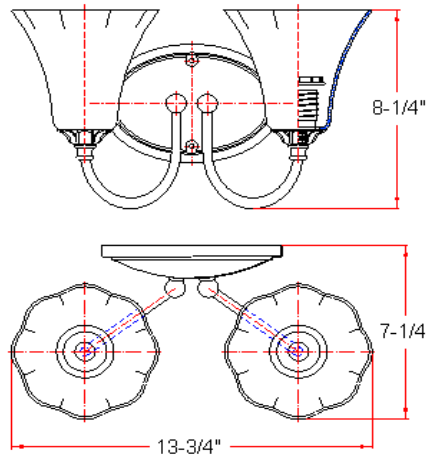

## Specifications

<b>Material Construction:</b>	Formed Steel
<b>Lens:</b>	Frosted glass
<b>Lamp Type &amp; Wattage:</b>	Two 60W, medium base incandescent lamps
<b>Mounting:</b>	Wall mounted; Suitable for up/down mounting
<b>Finish:</b>	Oil Rubbed Bronze / Satin Nickel
<b>Voltage:</b>	120V
<b>Weight:</b>	3.5 lbs

## Dimensions