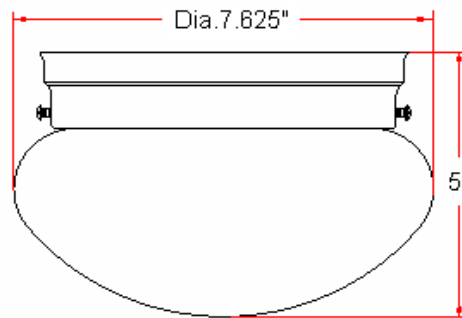

Dimensions

Warranty & Compliances

Warranty	10 Year Limited Warranty
UL	UL/cUL listed; Suitable for damp locations
ADA	N/A
EnergyStar	N/A

Companion Fixtures

1 LT Ceiling Mount (7.625" x 5")	514547	
1 LT Wall Sconce	514554	
1 LT Wall Mount	514497	
2 LT Wall Mount	514471	
1 LT Ceiling Mount (6" x 6.75")	514521	
2 LT Ceiling Mount (9.25" x 5.25")	514539	
2 LT Ceiling Mount (13.25" x 5.875")	514489	
3 LT Chandelier	514463	
5 LT Chandelier	514455	
Pendant	514505	
Mini Pendant	514513	

Type:

Job:

Order Code:

Approvals:

Design House reserves the right to make changes in materials, specifications & models at any time. Design House also reserves the right to discontinue product without notice or obligation.