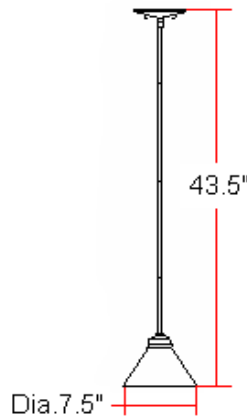

New Millbridge (ORB) Mini Pendant

Specifications

Material Construction:	Formed Steel
Lens:	Alabaster glass
Lamp Type & Wattage:	One 60W, medium base incandescent lamp
Mounting:	Ceiling mounted
Finish:	Oil Rubbed Bronze (US10B)
Voltage:	120V
Weight:	1.9 lbs
Companion Fixtures:	Chandeliers, wall mounts, pendants & ceiling mounts

Dimensions

Warranty & Compliances

Warranty	10 Year Limited Warranty
UL	UL/cUL listed; Suitable for damp locations
ADA	N/A
EnergyStar	N/A

Companion Fixtures

Mini Pendant	514513	
1 LT Wall Sconce	514554	
1 LT Wall Mount	514497	
2 LT Wall Mount	514471	
1 LT Ceiling Mount (6" x 6.75")	514521	
1 LT Ceiling Mount (7.625" x 5")	514547	
2 LT Ceiling Mount (9.25" x 5.25")	514539	
2 LT Ceiling Mount (13.25" x 5.875")	514489	
3 LT Chandelier	514463	
5 LT Chandelier	514455	
Pendant	514505	