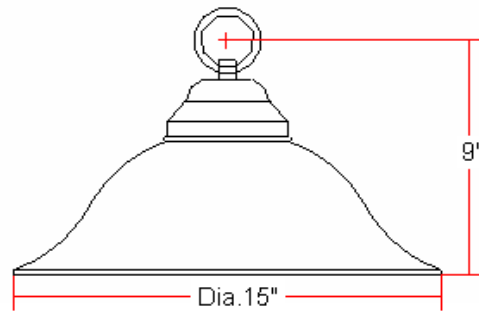

New Millbridge (ORB) Pendant

Specifications

Material Construction:	Formed Steel
Lens:	Alabaster glass
Lamp Type & Wattage:	One 100W, medium base incandescent lamp
Mounting:	Ceiling mounted
Finish:	Oil Rubbed Bronze (US10B)
Voltage:	120V
Weight:	6.4 lbs
Companion Fixtures:	Chandeliers, wall mounts, pendants & ceiling mounts

Dimensions

Warranty & Compliances

Warranty	10 Year Limited Warranty
UL	UL/cUL listed; Suitable for damp locations
ADA	N/A
EnergyStar	N/A

Companion Fixtures

Pendant	514505	
1 LT Wall Sconce	514554	
1 LT Wall Mount	514497	
2 LT Wall Mount	514471	
1 LT Ceiling Mount (6" x 6.75")	514521	
1 LT Ceiling Mount (7.625" x 5")	514547	
2 LT Ceiling Mount (9.25" x 5.25")	514539	
2 LT Ceiling Mount (13.25" x 5.875")	514489	
3 LT Chandelier	514463	
5 LT Chandelier	514455	
Mini Pendant	514513	