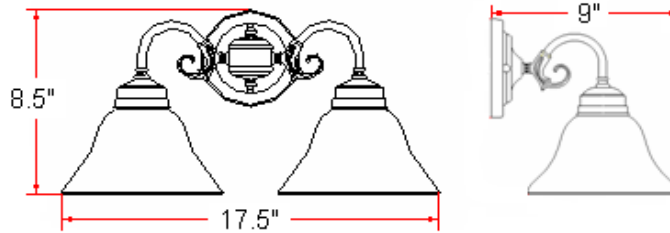

New Millbridge (ORB) 2 LT Wall Mount

Specifications

Material Construction:	Formed Steel
Lens:	Alabaster glass
Lamp Type & Wattage:	Two 60W, medium base incandescent lamps
Mounting:	Wall mounted; Suitable for up/down mounting
Finish:	Oil Rubbed Bronze (US10B)
Voltage:	120V
Weight:	3.5 lbs
Companion Fixtures:	Chandeliers, wall mounts, pendants & ceiling mounts

Dimensions

Warranty & Compliances

Warranty	10 Year Limited Warranty
UL	UL/cUL listed; Suitable for damp locations
ADA	N/A
EnergyStar	N/A

Companion Fixtures

2 LT Wall Mount	514471	
1 LT Wall Sconce	514554	
1 LT Wall Mount	514497	
1 LT Ceiling Mount (6" x 6.75")	514521	
1 LT Ceiling Mount (7.625" x 5")	514547	
2 LT Ceiling Mount (9.25" x 5.25")	514539	
2 LT Ceiling Mount (13.25" x 5.875")	514489	
3 LT Chandelier	514463	
5 LT Chandelier	514455	
Pendant	514505	
Mini Pendant	514513	