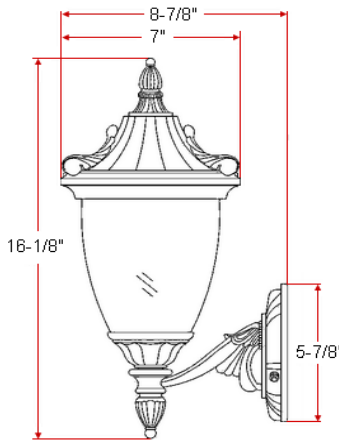

Dimensions

Warranty & Compliances

Warranty	10 Year Limited Warranty
UL	UL/cUL; Suitable for damp locations
ADA	N/A
EnergyStar	N/A

Order Code

Uplight	512939
Downlight	512947

Type:
Job:
Order Code:
Approvals: