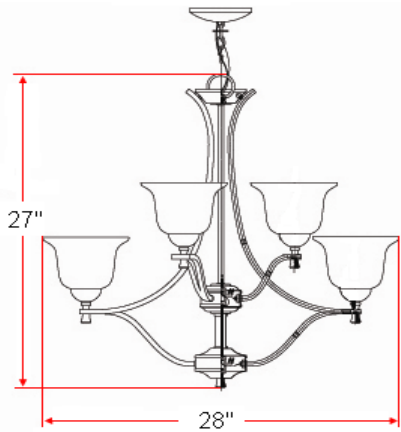

IRONWOOD SB 9 LT Chandelier

Specifications

Material Construction:	Formed Steel
Lens:	Snow glass
Lamp Type & Wattage:	Nine 60W, medium base incandescent lamps
Mounting:	Ceiling mounted
Finish:	Statuary Bronze
Voltage:	120V
Weight:	21.03 lbs
Companion Fixtures:	Chandeliers, wall/vanity lights, ceiling mounts, pendants

Dimensions

Warranty & Compliances

Warranty	10 Year Limited Warranty
UL	UL/cUL; Suitable for damp locations
ADA	N/A
EnergyStar	N/A

Companion Fixtures

9 LT Chandelier	512871	
1 LT Wall Sconce	509232	
1 LT Wall Mount	509281	
2 LT Wall Mount	511774	
3 LT Vanity Light	509240	
4 LT Vanity Light	511782	
2 LT Semi Flush Mount	509216	
2 LT Ceiling Mount	509224	
3 LT Chandelier	509190	
5 LT Chandelier	509182	
Mini Pendant	509208	