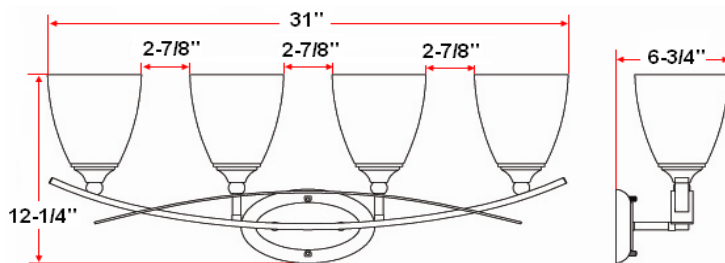

COSMO 4 LT Vanity Light

Specifications

Material Construction:	Formed Steel
Lens:	Frosted glass
Lamp Type & Wattage:	Four 60W, medium base incandescent lamps
Mounting:	Wall mounted; Suitable for up/down mounting
Finish:	Polished Chrome (US26)
Voltage:	120V
Weight:	8.36 lbs
Companion Fixtures:	Chandeliers, wall/vanity lights, ceiling mounts, pendants & island lights

Dimensions

Warranty & Compliances

Warranty	10 Year Limited Warranty
UL	UL/cUL; Suitable for damp locations
ADA	N/A
EnergyStar	N/A

Companion Fixtures

4 LT Vanity Light	512830	
1 LT Wall Mount	512814	
2 LT Wall Mount	512806	
3 LT Vanity Light	512822	
2 LT Semi Flush Mount	512780	
2 LT Ceiling Mount	512798	
4 LT Chandelier	512749	
6 LT Chandelier	512723	
9 LT Chandelier	512731	
Island Light	512756	
Pendant	512772	
Mini Pendant	512764	