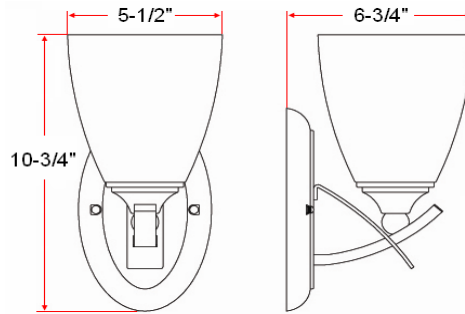

COSMO 1 LT Wall Mount

Specifications

Material Construction:	Formed Steel
Lens:	Frosted glass
Lamp Type & Wattage:	One 60W, medium base incandescent lamp
Mounting:	Wall mounted; Suitable for up/down mounting
Finish:	Polished Chrome (US26)
Voltage:	120V
Weight:	1.98 lbs
Companion Fixtures:	Chandeliers, wall/vanity lights, ceiling mounts, pendants & island lights

Dimensions

Warranty & Compliances

Warranty	10 Year Limited Warranty
UL	UL/cUL; Suitable for damp locations
ADA	N/A
EnergyStar	N/A

Companion Fixtures

1 LT Wall Mount	512814	
2 LT Wall Mount	512806	
3 LT Vanity Light	512822	
4 LT Vanity Light	512830	
2 LT Semi Flush Mount	512780	
2 LT Ceiling Mount	512798	
4 LT Chandelier	512749	
6 LT Chandelier	512723	
9 LT Chandelier	512731	
Island Light	512756	
Pendant	512772	
Mini Pendant	512764	