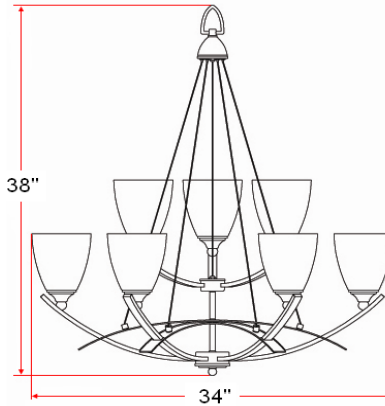

COSMO 9 LT Chandelier

Specifications

Material Construction:	Formed Steel
Lens:	Frosted glass
Lamp Type & Wattage:	Nine 60W, medium base incandescent lamps
Mounting:	Ceiling mounted
Finish:	Polished Chrome (US26)
Voltage:	120V
Weight:	22.82 lbs
Companion Fixtures:	Chandeliers, wall/vanity lights, ceiling mounts, pendants & island lights

Dimensions

Warranty & Compliances

Warranty	10 Year Limited Warranty
UL	UL/cUL; Suitable for damp locations
ADA	N/A
EnergyStar	N/A

Companion Fixtures

9 LT Chandelier	512731	
1 LT Wall Mount	512814	
2 LT Wall Mount	512806	
3 LT Vanity Light	512822	
4 LT Vanity Light	512830	
2 LT Semi Flush Mount	512780	
2 LT Ceiling Mount	512798	
4 LT Chandelier	512749	
6 LT Chandelier	512723	
Island Light	512756	
Pendant	512772	
Mini Pendant	512764	