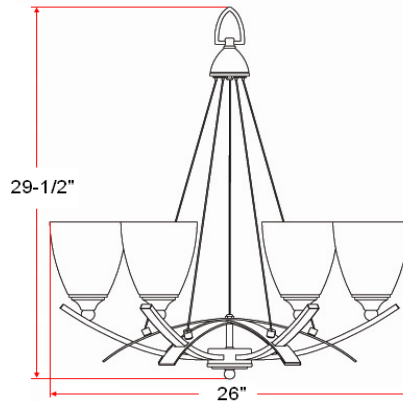

COSMO 6 LT Chandelier

Specifications

Material Construction:	Formed Steel
Lens:	Frosted glass
Lamp Type & Wattage:	Six 60W, medium base incandescent lamps
Mounting:	Ceiling mounted
Finish:	Polished Chrome (US26)
Voltage:	120V
Weight:	15.4 lbs
Companion Fixtures:	Chandeliers, wall/vanity lights, ceiling mounts, pendants & island lights

Dimensions

Warranty & Compliances

Warranty	10 Year Limited Warranty
UL	UL/cUL; Suitable for damp locations
ADA	N/A
EnergyStar	N/A

Companion Fixtures

6 LT Chandelier	512723	
1 LT Wall Mount	512814	
2 LT Wall Mount	512806	
3 LT Vanity Light	512822	
4 LT Vanity Light	512830	
2 LT Semi Flush Mount	512780	
2 LT Ceiling Mount	512798	
4 LT Chandelier	512749	
9 LT Chandelier	512731	
Island Light	512756	
Pendant	512772	
Mini Pendant	512764	