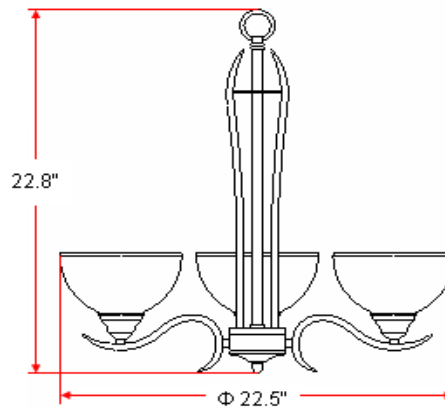

TREVIE 3 LT Chandelier

Specifications

Material Construction:	Formed Steel
Lens:	Alabaster Glass
Lamp Type & Wattage:	Three 60W, medium base incandescent lamps
Mounting:	Ceiling mounted
Finish:	Satin Nickel (US15)
Voltage:	120V
Weight:	8.8 lbs
Companion Fixtures:	Chandeliers, wall/vanity lights, ceiling mounts, pendants & island lights

Dimensions

Warranty & Compliances

Warranty	10 Year Limited Warranty
UL	UL/cUL
ADA	N/A
EnergyStar	N/A

Companion Fixtures

3 LT Chandelier	512582	
1 LT Wall Mount	512517	
2 LT Wall Mount	512509	
3 LT Vanity Light	512541	
4 LT Vanity Light	512558	
2 LT Ceiling Mount	512475	
5 LT Chandelier	512483	
9 LT Chandelier	512491	
Island Light	512574	
Pendant	512566	
Mini Pendant	512590	