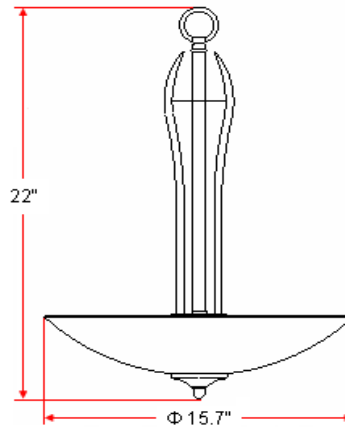

TREVIE Pendant

Specifications

Material Construction:	Formed Steel
Lens:	Alabaster Glass
Lamp Type & Wattage:	Two 60W, medium base incandescent lamps
Mounting:	Ceiling mounted
Finish:	Satin Nickel (US15)
Voltage:	120V
Weight:	7.0 lbs
Companion Fixtures:	Chandeliers, wall/vanity lights, ceiling mounts, pendants & island lights

Dimensions

Warranty & Compliances

Warranty	10 Year Limited Warranty
UL	UL/cUL
ADA	N/A
EnergyStar	N/A

Companion Fixtures

Pendant	512566	
1 LT Wall Mount	512517	
2 LT Wall Mount	512509	
3 LT Vanity Light	512541	
4 LT Vanity Light	512558	
2 LT Ceiling Mount	512475	
3 LT Chandelier	512582	
5 LT Chandelier	512483	
9 LT Chandelier	512491	
Island Light	512574	
Mini Pendant	512590	