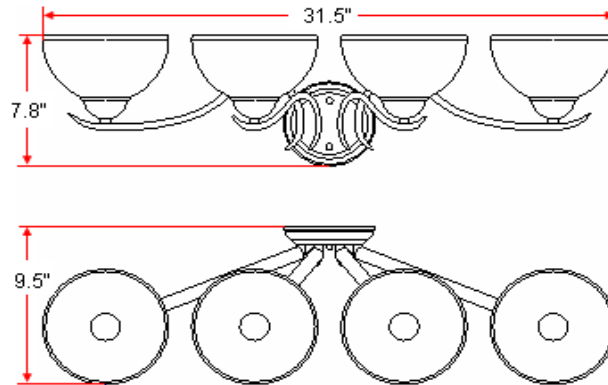

TREVIE 4 LT Vanity Light

Specifications

Material Construction:	Formed Steel
Lens:	Alabaster Glass
Lamp Type & Wattage:	Four 60W, medium base incandescent lamps
Mounting:	Wall mounted; Suitable for up/down mounting
Finish:	Satin Nickel (US15)
Voltage:	120V
Weight:	7.0 lbs
Companion Fixtures:	Chandeliers, wall/vanity lights, ceiling mounts, pendants & island lights

Dimensions

Warranty & Compliances

Warranty	10 Year Limited Warranty
UL	UL/cUL; Suitable for damp locations
ADA	N/A
EnergyStar	N/A

Companion Fixtures

4 LT Vanity Light	512558	
1 LT Wall Mount	512517	
2 LT Wall Mount	512509	
3 LT Vanity Light	512541	
2 LT Ceiling Mount	512475	
3 LT Chandelier	512582	
5 LT Chandelier	512483	
9 LT Chandelier	512491	
Island Light	512574	
Pendant	512566	
Mini Pendant	512590	