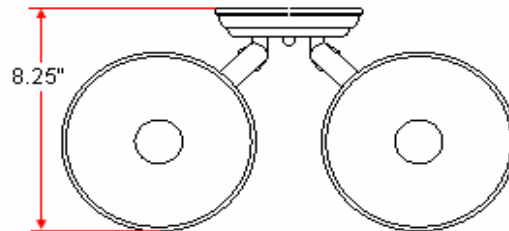

TREVIE 2 LT Wall Mount

Specifications

Material Construction:	Formed Steel
Lens:	Alabaster Glass
Lamp Type & Wattage:	Two 60W, medium base incandescent lamps
Mounting:	Wall mounted; Suitable for up/down mounting
Finish:	Satin Nickel (US15)
Voltage:	120V
Weight:	4.2 lbs
Companion Fixtures:	Chandeliers, wall/vanity lights, ceiling mounts, pendants & island lights

Dimensions

Warranty & Compliances

Warranty	10 Year Limited Warranty
UL	UL/cUL; Suitable for damp locations
ADA	N/A
EnergyStar	N/A

Companion Fixtures

2 LT Wall Mount	512509	
1 LT Wall Mount	512517	
3 LT Vanity Light	512541	
4 LT Vanity Light	512558	
2 LT Ceiling Mount	512475	
3 LT Chandelier	512582	
5 LT Chandelier	512483	
9 LT Chandelier	512491	
Island Light	512574	
Pendant	512566	
Mini Pendant	512590	