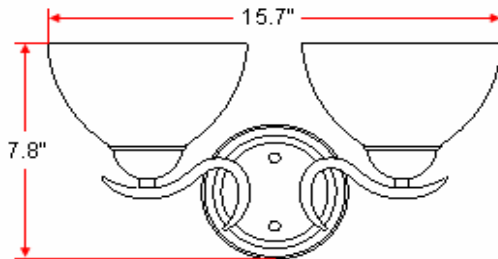

TREVIE 2 LT Wall Mount

Specifications

Material Construction:	Formed Steel
Lens:	Alabaster Glass
Lamp Type & Wattage:	Two 60W, medium base incandescent lamps
Mounting:	Wall mounted; Suitable for up/down mounting
Finish:	Satin Nickel (US15)
Voltage:	120V
Weight:	4.2 lbs
Companion Fixtures:	Chandeliers, wall/vanity lights, ceiling mounts, pendants & island lights

Dimensions

Warranty & Compliances

Warranty	10 Year Limited Warranty
UL	UL/cUL; Suitable for damp locations
ADA	N/A
EnergyStar	N/A

Companion Fixtures

2 LT Wall Mount	512509	
1 LT Wall Mount	512517	
3 LT Vanity Light	512541	
4 LT Vanity Light	512558	
2 LT Ceiling Mount	512475	
3 LT Chandelier	512582	
5 LT Chandelier	512483	
9 LT Chandelier	512491	
Island Light	512574	
Pendant	512566	
Mini Pendant	512590	