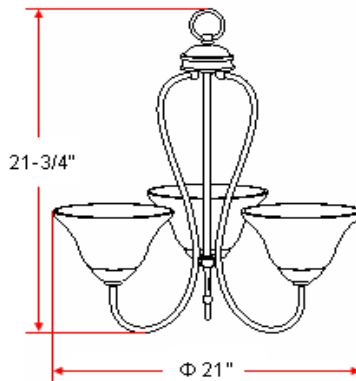

MONTE CARLO 3 LT Chandelier

Specifications

Material Construction:	Formed Steel
Lens:	Rain glass
Lamp Type & Wattage:	Three 60W, medium base incandescent lamps
Mounting:	Ceiling mounted
Finish:	Satin Nickel (US15)
Voltage:	120V
Weight:	6.5 lbs
Companion Fixtures:	Chandeliers, wall/vanity lights, ceiling mounts, pendants & island lights

Dimensions

Warranty & Compliances

Warranty	10 Year Limited Warranty
UL	UL/cUL
ADA	N/A
EnergyStar	N/A

Companion Fixtures

3 LT Chandelier	512459	
1 LT Wall Mount	512368	
2 LT Wall Mount	511972	
3 LT Vanity Light	512376	
4 LT Vanity Light	512384	
2 LT Semi Flush Mount	511949	
2 LT Ceiling Mount	512848	
5 LT Chandelier	511956	
9 LT Chandelier	511964	
Island Light	512442	
Pendant	512392	
Mini Pendant	512467	