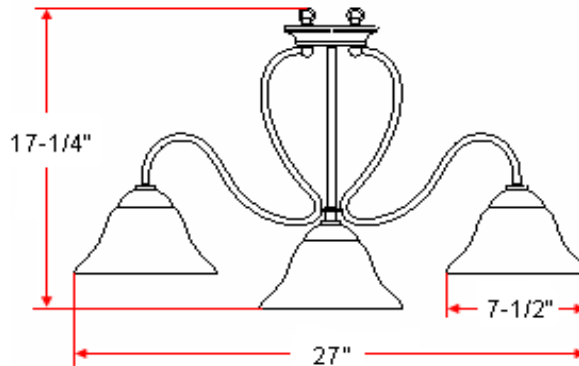

MONTE CARLO Island Light

Specifications

Material Construction:	Formed Steel
Lens:	Rain glass
Lamp Type & Wattage:	Three 60W, medium base incandescent lamps
Mounting:	Ceiling mounted
Finish:	Satin Nickel (US15)
Voltage:	120V
Weight:	7.3 lbs
Companion Fixtures:	Chandeliers, wall/vanity lights, ceiling mounts, pendants & island lights

Dimensions

Warranty & Compliances

Warranty	10 Year Limited Warranty
UL	UL/cUL
ADA	N/A
EnergyStar	N/A

Companion Fixtures

Island Light	512442	
1 LT Wall Mount	512368	
2 LT Wall Mount	511972	
3 LT Vanity Light	512376	
4 LT Vanity Light	512384	
2 LT Semi Flush Mount	511949	
2 LT Ceiling Mount	512848	
3 LT Chandelier	512459	
5 LT Chandelier	511956	
9 LT Chandelier	511964	
Pendant	512392	
Mini Pendant	512467	