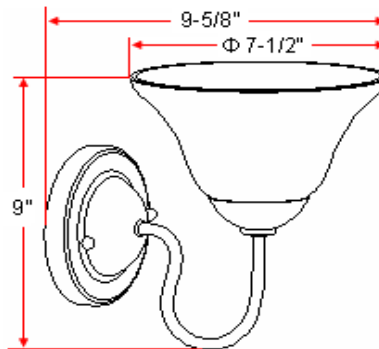

MONTE CARLO 1 LT Wall Mount

Specifications

Material Construction:	Formed Steel
Lens:	Rain glass
Lamp Type & Wattage:	One 60W, medium base incandescent lamp
Mounting:	Wall mounted; Suitable for up/down mounting
Finish:	Satin Nickel (US15)
Voltage:	120V
Weight:	1.0 lbs
Companion Fixtures:	Chandeliers, wall/vanity lights, ceiling mounts, pendants & island lights

Dimensions

Warranty & Compliances

Warranty	10 Year Limited Warranty
UL	UL/cUL; Suitable for damp locations
ADA	N/A
EnergyStar	N/A

Companion Fixtures

1 LT Wall Mount	512368	
2 LT Wall Mount	511972	
3 LT Vanity Light	512376	
4 LT Vanity Light	512384	
2 LT Semi Flush Mount	511949	
2 LT Ceiling Mount	512848	
3 LT Chandelier	512459	
5 LT Chandelier	511956	
9 LT Chandelier	511964	
Island Light	512442	
Pendant	512392	
Mini Pendant	512467	