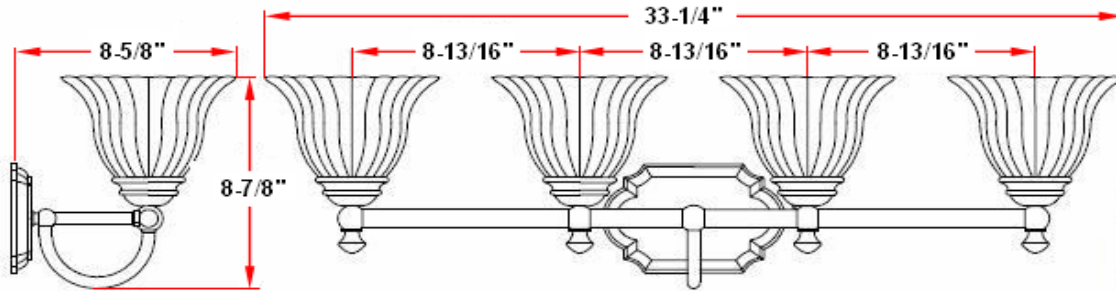

SAVANNAH 4 LT Vanity Light

Specifications

Material Construction:	Formed Steel
Lens:	Marble glass
Lamp Type & Wattage:	Four 60W, medium base incandescent lamps
Mounting:	Wall mounted; Suitable for up/down mounting
Finish:	Antique Brass (US5)
Voltage:	120V
Weight:	11.60 lbs
Companion Fixtures:	Chandeliers, wall/vanity lights, ceiling mounts, pendants & island lights

Dimensions

Warranty & Compliances

Warranty	10 Year Limited Warranty
UL	UL/cUL; Suitable for damp locations
ADA	N/A
EnergyStar	N/A

Companion Fixtures

4 LT Vanity Light	511873	
1 LT Wall Mount	511857	
2 LT Wall Mount	511840	
3 LT Vanity Light	511931	
9 LT Chandelier	511824	
5 LT Chandelier	511816	
3 LT Chandelier	511915	
Island Light	511907	
Pendant	511881	
Mini Pendant	511923	
Ceiling Mount	511808	