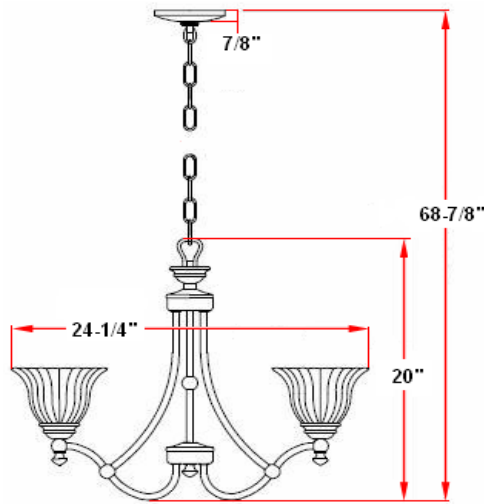

SAVANNAH 5 LT Chandelier

Specifications

Material Construction:	Formed Steel
Lens:	Marble glass
Lamp Type & Wattage:	Five 60W, medium base incandescent lamps
Mounting:	Ceiling mounted
Finish:	Antique Brass (US5)
Voltage:	120V
Weight:	15.34 lbs
Companion Fixtures:	Chandeliers, wall/vanity lights, ceiling mounts, pendants & island lights

Dimensions

Warranty & Compliances

Warranty	10 Year Limited Warranty
UL	UL/cUL; Suitable for damp locations
ADA	N/A
EnergyStar	N/A

Companion Fixtures

5 LT Chandelier	511816	
1 LT Wall Mount	511857	
2 LT Wall Mount	511840	
3 LT Vanity Light	511931	
4 LT Vanity Light	511873	
9 LT Chandelier	511824	
3 LT Chandelier	511915	
Island Light	511907	
Pendant	511881	
Mini Pendant	511923	
Ceiling Mount	511808	