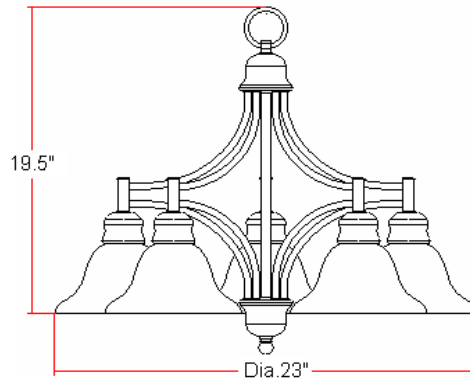

Bristol 5 LT Chandelier

Specifications

Material Construction:	Formed Steel
Lens:	Alabaster glass
Lamp Type & Wattage:	Five 60W, medium base incandescent lamps
Mounting:	Ceiling mounted
Finish:	Satin Nickel (US15)
Voltage:	120V
Weight:	14.3 lbs.
Companion Fixtures:	Chandeliers, wall mounts, pendants & ceiling mounts

Dimensions

Warranty & Compliances

Warranty	10 Year Limited Warranty
UL	UL/cUL listed
ADA	N/A
EnergyStar	N/A

Companion Fixtures

5 LT Chandelier	510255	
1 LT Wall Mount	516666	
2 LT Wall Mount	517086	
3 LT Vanity Light	510263	
4 LT Vanity Light	517128	
2 LT Flush Mount	510297	
3 LT Chandelier	510321	
9 LT Chandelier	517136	
Island Light	517110	
Pendant	517102	
Mini Pendant	517094	