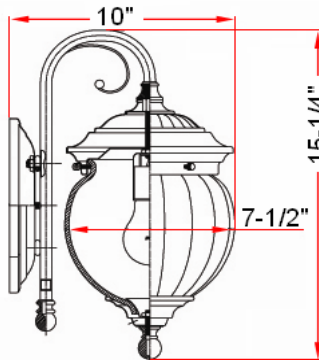

Dimensions

Warranty & Compliances

Warranty	10 Year Limited Warranty
UL	UL/cUL listed; Suitable for damp locations
ADA	N/A
EnergyStar	N/A

Companion Fixtures

Downlight (shown)	509703	
Uplight	509695	
Post Light	509729	
Ceiling Mount	509687	

Type:

Job:

Order Code:

Approvals:

Design House reserves the right to make changes in materials, specifications & models at any time. Design House also reserves the right to discontinue product without notice or obligation.