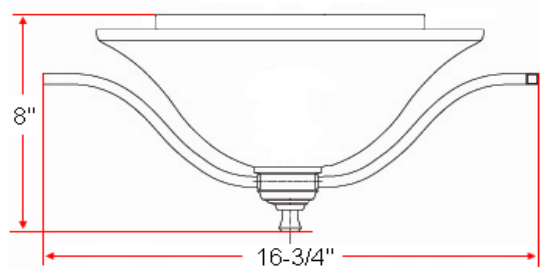

IRONWOOD 2 LT Ceiling Mount

Specifications

Material Construction:	Formed Steel
Lens:	Snow glass
Lamp Type & Wattage:	Two 60W, medium base incandescent lamps
Mounting:	Ceiling mounted
Finish:	Statuary Bronze / Brushed Bronze
Voltage:	120V
Weight:	5.39 lbs
Companion Fixtures:	Chandeliers, wall/vanity lights, ceiling mounts, pendants

Dimensions

Warranty & Compliances

Warranty	10 Year Limited Warranty
UL	UL/cUL
ADA	N/A
EnergyStar	N/A

Companion Fixtures

	<i>Statuary Bronze</i>	<i>Brushed Bronze</i>
2 LT Ceiling Mount	509224	517532
1 LT Wall Sconce	509232	517722
1 LT Wall Mount	509281	517540
2 LT Wall Mount	511774	
3 LT Vanity Light	509240	517649
4 LT Vanity Light	511782	517656
2 LT Semi Flush Mount	509216	517631
3 LT Chandelier	509190	517757
5 LT Chandelier	509182	517748
9 LT Chandelier	512871	517755
Mini Pendant	509208	517730