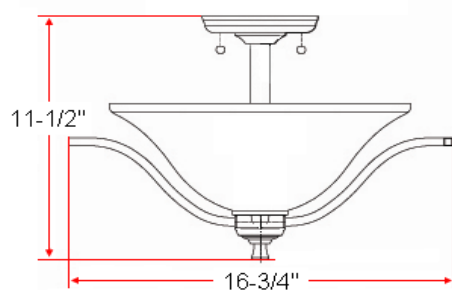

IRONWOOD 2 LT Semi Flush Mount

Specifications

Material Construction:	Formed Steel
Lens:	Snow glass
Lamp Type & Wattage:	Two 60W, medium base incandescent lamps
Mounting:	Ceiling mounted
Finish:	Statuary Bronze / Brushed Bronze
Voltage:	120V
Weight:	4.75 lbs
Companion Fixtures:	Chandeliers, wall/vanity lights, ceiling mounts, pendants

Dimensions

Warranty & Compliances

Warranty	10 Year Limited Warranty
UL	UL/cUL;
ADA	N/A
EnergyStar	N/A

Companion Fixtures

	<i>Statuary Bronze</i>	<i>Brushed Bronze</i>
2 LT Semi Flush Mount	509216	517631
1 LT Wall Sconce	509232	517722
1 LT Wall Mount	509281	517540
2 LT Wall Mount	511774	
3 LT Vanity Light	509240	517649
4 LT Vanity Light	511782	517656
2 LT Ceiling Mount	509224	517532
3 LT Chandelier	509190	517757
5 LT Chandelier	509182	517748
9 LT Chandelier	512871	517755
Mini Pendant	509208	517730