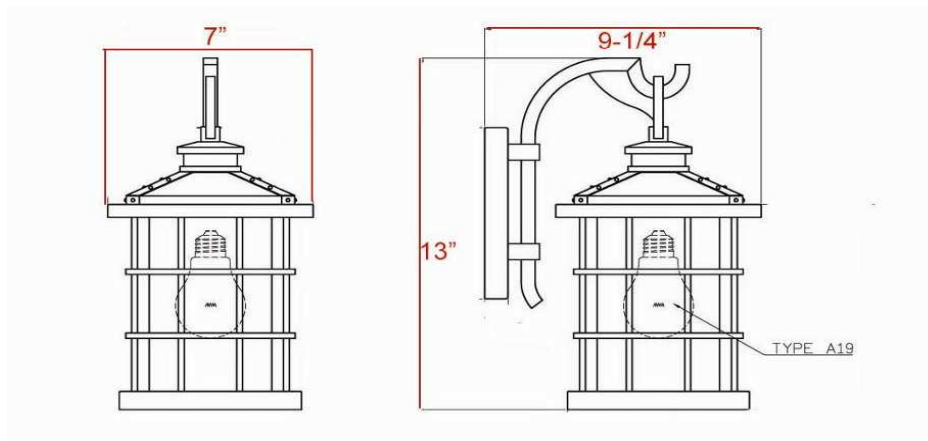

Townsend Outdoor Downlight

Specifications

Material Construction:	Steel
Lens:	Clear Water Glass
Lamp Type & Wattage:	One 60W Medium base bulb
Mounting:	Wall Mounted
Finish:	Statuary Bronze
Voltage:	120V
Weight:	5.81lbs

Dimensions

Warranty & Compliances

Warranty	10 Year
UL	UL Listed for use in Wet Locations
ADA	N/A
EnergyStar	N/A

Order Codes

	Order Code
Statuary Bronze	508275

Type:
Job:
Order Code:
Approvals:

Design House reserves the right to make changes in materials, specifications & models at any time. Design House also reserves the right to discontinue product without notice or obligation.