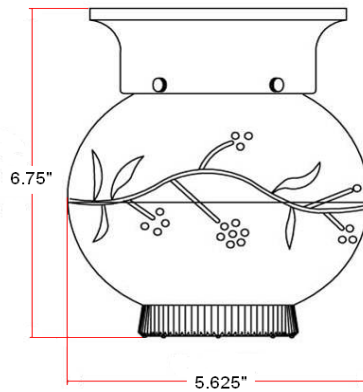

1 LT PB W/FROST ETCH GLSS CEIL

Specifications

Material Construction:	Formed Steel
Lens:	Frosted etched glass
Lamp Type & Wattage:	One 60W, medium base incandescent lamp
Mounting:	Ceiling mounted
Voltage:	120V
Weight:	1.1 lbs

Dimensions

Warranty & Compliances

Warranty	10 Year Limited Warranty
UL	UL/cUL listed
ADA	N/A
EnergyStar	N/A

Order Code

Polished Brass (US3) 507285

Type:
Job:
Order Code:
Approvals:

Design House reserves the right to make changes in materials, specifications & models at any time. Design House also reserves the right to discontinue product without notice or obligation.