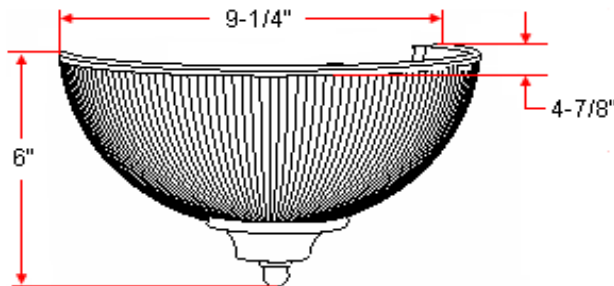

MILLBRIDGE (Polished Brass) 1 LT Wall Sconce

Specifications

Material Construction:	Formed Steel
Lens:	Clear Ribbed glass
Lamp Type & Wattage:	One 60W, candelabra base incandescent lamp
Mounting:	Wall mounted
Finish:	Polished Brass (US3)
Voltage:	120V
Weight:	2.2 lbs
Companion Fixtures:	Chandeliers, wall lights, ceiling mounts, pendants

Dimensions

Warranty & Compliances

Warranty	10 Year Limited Warranty
UL	UL/cUL
ADA	N/A
EnergyStar	N/A

Companion Fixtures

1 LT Wall Sconce	506782	
1 LT Wall Mount	503011	
2 LT Wall Mount	503029	
2 LT Semi Flush Mount	503383	
1 LT Ceiling Mount (7" x 6")	500629	
1 LT Ceiling Mount (4 ^{3/4} " x 7 ^{5/8} ")	507368	
1 LT Ceiling Mount (5 ^{7/8} " x 11 ^{1/4} ")	503037	
2 LT Ceiling Mount (5 ^{7/10} " x 9 ^{1/2} ")	507343	
2 LT Ceiling Mount (6 ^{7/8} " x 13 ^{1/8} ")	503045	
3 LT Ceiling Mount	507061	
3 LT Chandelier	509265	
5 LT Chandelier	500546	
Pendant (10 ^{3/4} " x 14 ^{7/8} ")	500876	
Pendant (12" x 16 ^{3/4} ")	500561	