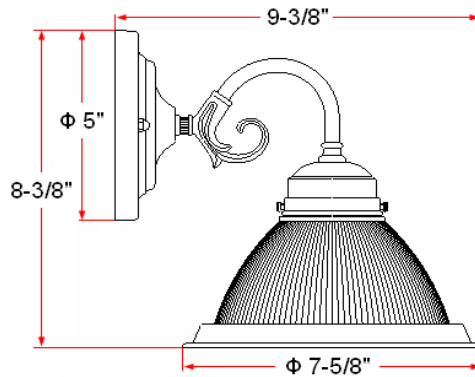

MILLBRIDGE (ORB) 1 LT Wall Mount

Specifications

Material Construction:	Formed Steel
Lens:	Frosted ribbed glass
Lamp Type & Wattage:	One 60W, medium base incandescent lamp
Mounting:	Wall mounted; Suitable for up/down mounting
Finish:	Oil Rubbed Bronze (US10B)
Voltage:	120V
Weight:	1.7 lbs
Companion Fixtures:	Chandeliers, wall mounts, pendants & ceiling mounts

Dimensions

Warranty & Compliances

Warranty	10 Year Limited Warranty
UL	UL/cUL listed; Suitable for damp locations
ADA	N/A
EnergyStar	N/A

Companion Fixtures

1 LT Wall Mount	506758	
2 LT Wall Mount	506733	
1 LT Ceiling Mount (7 ^{1/2} " x 5 ^{3/4} ")	504498	
1 LT Ceiling Mount (6" x 11 ^{3/8} ")	506717	
2 LT Ceiling Mount	506709	
3 LT Chandelier	504746	
5 LT Chandelier	506683	
Pendant	506691	
Mini Pendant	504795	