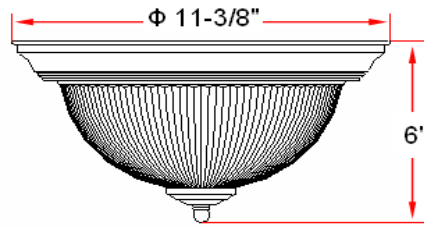

# MILLBRIDGE (ORB) 1 LT Ceiling Mount (6" x 11<sup>3/8</sup>" )

## Specifications

<b>Material Construction:</b>	Formed Steel
<b>Lens:</b>	Frosted ribbed glass
<b>Lamp Type &amp; Wattage:</b>	One 75W, medium base incandescent lamp
<b>Mounting:</b>	Ceiling mounted
<b>Finish:</b>	Oil Rubbed Bronze (US10B)
<b>Voltage:</b>	120V
<b>Weight:</b>	2.2 lbs
<b>Companion Fixtures:</b>	Chandeliers, wall mounts, pendants & ceiling mounts

## Dimensions