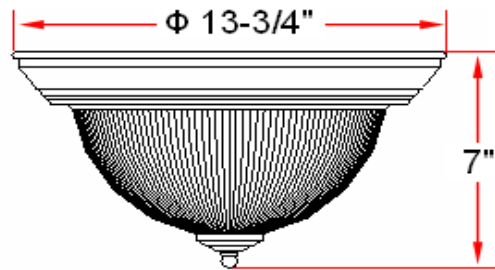

MILLBRIDGE (ORB) 2 LT Ceiling Mount

Specifications

Material Construction:	Formed Steel
Lens:	Frosted ribbed glass
Lamp Type & Wattage:	Two 60W, medium base incandescent lamps
Mounting:	Ceiling mounted
Finish:	Oil Rubbed Bronze (US10B)
Voltage:	120V
Weight:	4.8 lbs
Companion Fixtures:	Chandeliers, wall mounts, pendants & ceiling mounts

Dimensions

Warranty & Compliances

Warranty	10 Year Limited Warranty
UL	UL/cUL listed; Suitable for dry locations
ADA	N/A
EnergyStar	N/A

Companion Fixtures

2 LT Ceiling Mount	506709	
1 LT Wall Mount	506758	
2 LT Wall Mount	506733	
1 LT Ceiling Mount (7^{1/2}" x 5^{3/4}")	504498	
1 LT Ceiling Mount (6" x 11^{3/8}")	506717	
3 LT Chandelier	504746	
5 LT Chandelier	506683	
Pendant	506691	
Mini Pendant	504795	