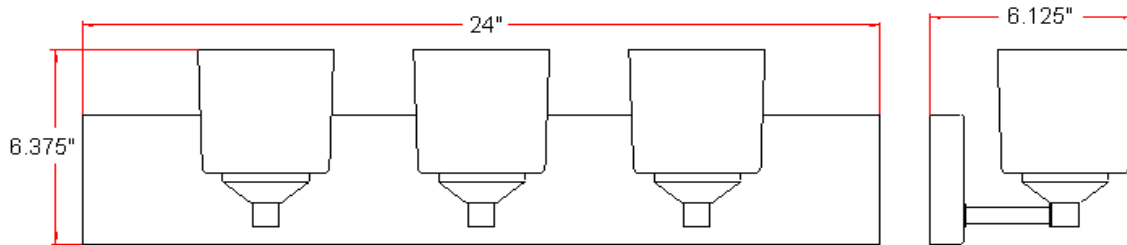

Dimensions

Warranty & Compliances

Warranty	10 Year Limited Warranty
UL	UL/cUL; Suitable for damp locations
ADA	N/A
EnergyStar	N/A

Companion Fixtures

Satin Nickel (US15)

506493

Type:

Job:

Order Code:

Approvals:

Design House reserves the right to make changes in materials, specifications & models at any time. Design House also reserves the right to discontinue product without notice or obligation.