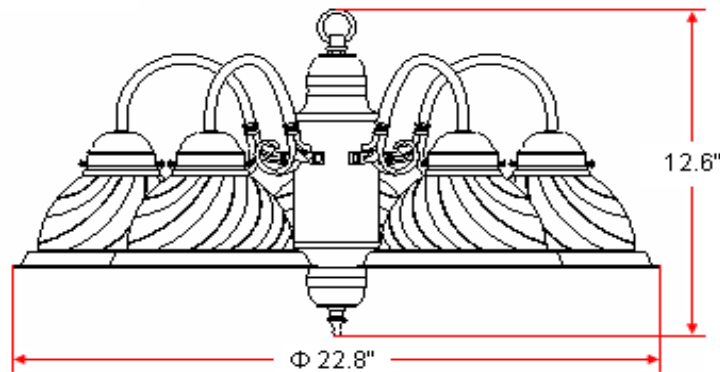

MILLBRIDGE (Textured White) 5 LT Chandelier

Specifications

Material Construction:	Formed Steel
Lens:	Frosted swirl glass
Lamp Type & Wattage:	Five 60W, medium base incandescent lamps
Mounting:	Ceiling mounted chandelier
Finish:	Textured White
Voltage:	120V
Weight:	9.3 lbs
Companion Fixtures:	Chandelier, wall lights, ceiling mounts, pendant

Dimensions

Warranty & Compliances

Warranty	10 Year Limited Warranty
UL	UL/cUL
ADA	N/A
EnergyStar	N/A

Companion Fixtures

5 LT Chandelier	506204	
1 LT Wall Mount	506816	
2 LT Wall Mount	506824	
1 LT Ceiling Mount (4^{3/4}" x 7^{1/2}")	507376	
1 LT Ceiling Mount (5^{5/8}" x 11^{1/4}")	506642	
2 LT Ceiling Mount (5^{5/8}" x 9^{1/2}")	507350	
2 LT Ceiling Mount (6" x 13^{1/8}")	506634	
3 LT Ceiling Mount	507053	
Pendant	506808	