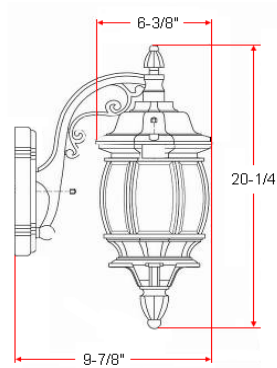

Dimensions

Warranty & Compliances

Warranty	10 Year Limited Warranty
UL	UL/cUL; Suitable for damp locations
ADA	N/A
EnergyStar	N/A

Companion Fixtures

Downlight	505545
Pendant	505552
Post Light	505560
Uplight	505537

Type:
Job:
Order Code:
Approvals: