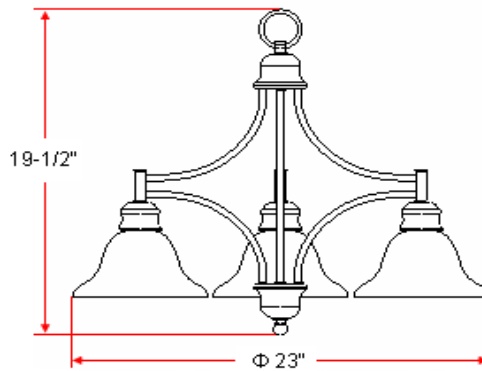

BRISTOL 3 LT Chandelier

Specifications

Material Construction:	Formed Steel
Lens:	Tea speckled glass
Lamp Type & Wattage:	Three 60W, medium base incandescent lamps
Mounting:	Ceiling mounted
Finish:	Oil Rubbed Bronze (US10B)
Voltage:	120V
Weight:	11.4 lbs
Companion Fixtures:	Chandeliers, wall/vanity lights, ceiling mounts, pendants & island lights

Dimensions

Warranty & Compliances

Warranty	10 Year Limited Warranty
UL	UL/cUL
ADA	N/A
EnergyStar	N/A

Companion Fixtures

3 LT Chandelier	504175	
1 LT Wall Mount	504415	
2 LT Wall Mount	504407	
3 LT Vanity Light	509042	
4 LT Vanity Light	511758	
2 LT Ceiling Mount	504399	
5 LT Chandelier	504167	
9 LT Chandelier	512855	
Island Light	504258	
Pendant	504266	
Mini Pendant	509026	