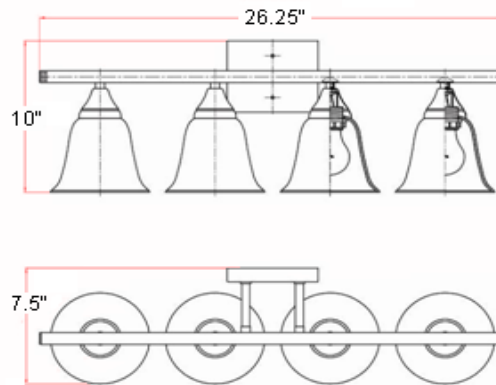

Dimensions

Warranty & Compliances

Warranty	10 Year Limited Warranty
UL	UL/cUL; Suitable for damp locations
ADA	N/A
EnergyStar	N/A

Companion Fixtures

Oil Rubbed Bronze (US10B)

504126

Type:

Job:

Order Code:

Approvals:

Design House reserves the right to make changes in materials, specifications & models at any time. Design House also reserves the right to discontinue product without notice or obligation.