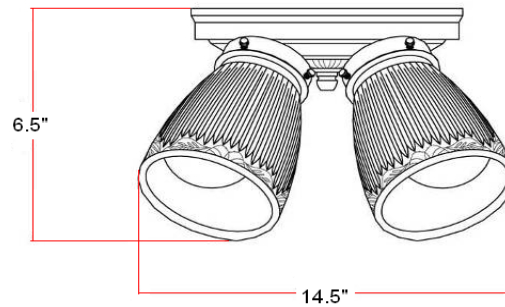

# 3 LT PB RIB GLASS CEIL

## Specifications

<b>Material Construction:</b>	Formed Steel
<b>Lens:</b>	Frosted ribbed glass
<b>Lamp Type &amp; Wattage:</b>	Three 60W, medium base incandescent lamps
<b>Mounting:</b>	Ceiling mounted
<b>Voltage:</b>	120V
<b>Weight:</b>	3.3 lbs

## Dimensions