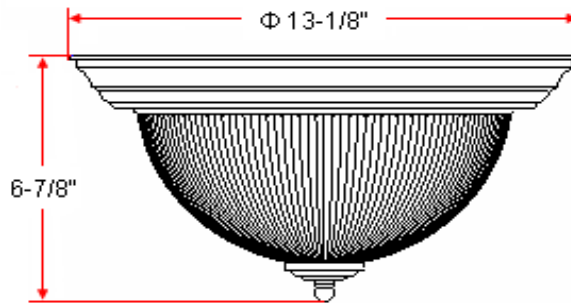

MILLBRIDGE (Polished Brass) 2 LT Ceiling Mount (6^{7/8}"x13^{1/8}")

Specifications

Material Construction:	Formed Steel
Lens:	Clear Ribbed glass
Lamp Type & Wattage:	Two 60W, medium base incandescent lamps
Mounting:	Ceiling mounted
Finish:	Polished Brass (US3)
Voltage:	120V
Weight:	4.8 lbs
Companion Fixtures:	Chandeliers, wall lights, ceiling mounts, pendants

Dimensions

Warranty & Compliances

Warranty	10 Year Limited Warranty
UL	UL/cUL
ADA	N/A
EnergyStar	N/A

Companion Fixtures

2 LT Ceiling Mount (6^{7/8}"x13^{1/8}")	503045	
1 LT Wall Sconce	506782	
1 LT Wall Mount	503011	
2 LT Wall Mount	503029	
2 LT Semi Flush Mount	503383	
1 LT Ceiling Mount (7"x6")	500629	
1 LT Ceiling Mount (4^{3/4}"x7^{5/8}")	507368	
1 LT Ceiling Mount (5^{7/8}"x11^{1/4}")	503037	
2 LT Ceiling Mount (5^{7/10}"x9^{1/2}")	507343	
3 LT Ceiling Mount	507061	
3 LT Chandelier	509265	
5 LT Chandelier	500546	
Pendant (10^{3/4}"x14^{7/8}")	500876	
Pendant (12"x16^{3/4}")	500561	