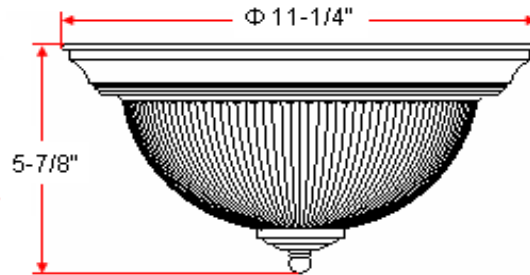

MILLBRIDGE (Polished Brass) 1 LT Ceiling Mount (5^{7/8}"x11^{1/4}")

Specifications

Material Construction:	Formed Steel
Lens:	Clear Ribbed glass
Lamp Type & Wattage:	One 75W, medium base incandescent lamp
Mounting:	Ceiling mounted
Finish:	Polished Brass (US3)
Voltage:	120V
Weight:	1.75 lbs
Companion Fixtures:	Chandeliers, wall lights, ceiling mounts, pendants

Dimensions

Warranty & Compliances

Warranty	10 Year Limited Warranty
UL	UL/cUL
ADA	N/A
EnergyStar	N/A

Companion Fixtures

1 LT Ceiling Mount (5 ^{7/8} "x11 ^{1/4} ")	503037	
1 LT Wall Sconce	506782	
1 LT Wall Mount	503011	
2 LT Wall Mount	503029	
2 LT Semi Flush Mount	503383	
1 LT Ceiling Mount (7"x6")	500629	
1 LT Ceiling Mount (4 ^{3/4} "x7 ^{5/8} ")	507368	
2 LT Ceiling Mount (5 ^{7/10} "x9 ^{1/2} ")	507343	
2 LT Ceiling Mount (6 ^{7/8} "x13 ^{1/8} ")	503045	
3 LT Ceiling Mount	507061	
3 LT Chandelier	509265	
5 LT Chandelier	500546	
Pendant (10 ^{3/4} "x14 ^{7/8} ")	500876	
Pendant (12"x16 ^{3/4} ")	500561	