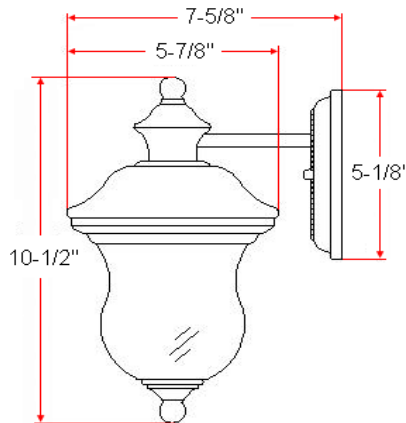

Dimensions

Warranty & Compliances

Warranty	10 Year Limited Warranty
UL	UL/cUL; Suitable for damp locations
ADA	N/A
EnergyStar	N/A

Companion Fixtures

Downlight	503839	White
	502906	Black
Uplight	508978	Heritage Silver
	505362	Oil Rubbed Bronze (US10B)

Type:
Job:
Order Code:
Approvals: