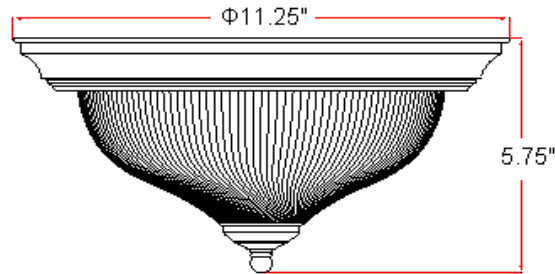

Dimensions

Warranty & Compliances

Warranty	10 Year Limited Warranty
UL	UL/cUL listed
ADA	N/A
EnergyStar	N/A

Companion Fixtures

Polished Brass (US3) 502096

Type:
Job:
Order Code:
Approvals:

Design House reserves the right to make changes in materials, specifications & models at any time. Design House also reserves the right to discontinue product without notice or obligation.