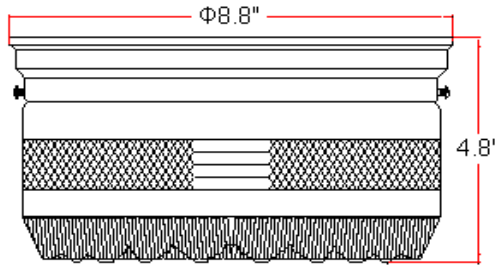

2 LT 8" CHROME DRUM CEILING LT

Specifications

Material Construction:	Formed Steel
Lens:	Prismatic glass
Lamp Type & Wattage:	Two 60W, medium base incandescent lamps
Mounting:	Ceiling mounted
Finish:	Polished Chrome (US26)
Voltage:	120V
Weight:	1.8 lbs

Dimensions

Warranty & Compliances

Warranty	10 Year Limited Warranty
UL	UL/cUL listed
ADA	N/A
EnergyStar	N/A

Companion Fixtures

Polished Chrome (US26)

501999

Type:
Job:
Order Code:
Approvals:

Design House reserves the right to make changes in materials, specifications & models at any time. Design House also reserves the right to discontinue product without notice or obligation.