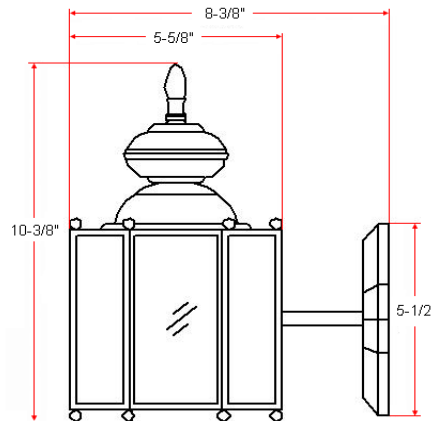

AUGUSTA Downlight

Specifications

Material Construction:	Solid Brass
Lens:	Clear beveled glass
Lamp Type & Wattage:	One 60W, medium base incandescent lamp
Mounting:	Wall mounted
Finish:	Solid Brass
Voltage:	120V
Weight:	2.42 lbs
Companion Fixtures:	Uplight and Downlight

Dimensions

Warranty & Compliances

Warranty	10 Year Limited Warranty
UL	UL/cUL; Suitable for damp locations
ADA	N/A
EnergyStar	N/A

Companion Fixtures

Downlight	501833
Uplight (19" H)	501874
Uplight (13-3/4" H)	501692