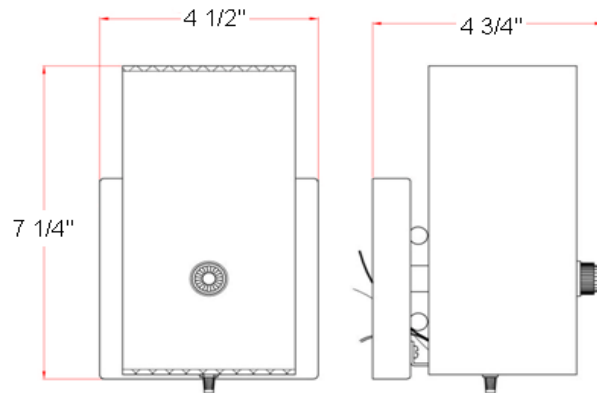

Bath Light

Specifications

Material Construction:	Formed Steel
Lens:	White glass
Lamp Type & Wattage:	One 60W, medium base incandescent lamp
Mounting:	Wall mounted
Finish:	White
Voltage:	120V
Weight:	1.06 lbs

Dimensions

Warranty & Compliances

Warranty	10 Year Limited Warranty
UL	UL/cUL, suitable for damp location
ADA	N/A
EnergyStar	N/A

Companion Fixtures

White 501130

Type:
Job:
Order Code:
Approvals:

Design House reserves the right to make changes in materials, specifications & models at any time. Design House also reserves the right to discontinue product without notice or obligation.