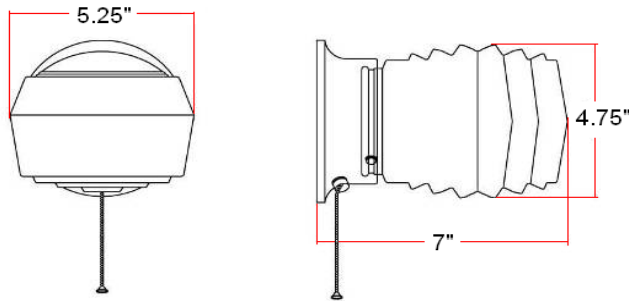

# 1 LT PC W/CLEAR ETCH GLSS WS

## Specifications

<b>Material Construction:</b>	Formed Steel
<b>Lens:</b>	Clear etched glass
<b>Lamp Type &amp; Wattage:</b>	One 60W, medium base incandescent lamp
<b>Mounting:</b>	Ceiling mounted
<b>Voltage:</b>	120V
<b>Weight:</b>	1.32 lbs

## Dimensions