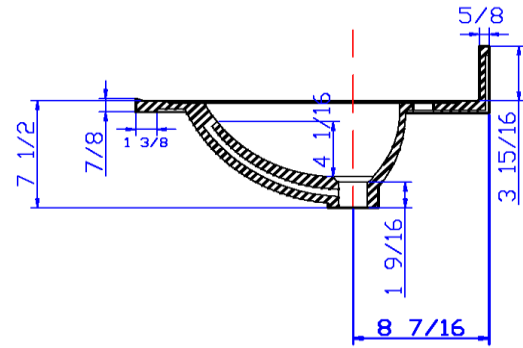

37" x 22" Oval Vanity Top

Specifications

- Material Content:** Cultured Marble (Stone filler, Resin and Gel coat)
- Back splash:** Integrated, 3-15/16" high, 5/8" thick
- Faucet Holes:** 3x D1-1/4" holes, 4" center mount
- Overflow Hole** with, D 9/16"
- Drain Hole** with, D 1 -11/16"
- Water Depth** 4- 1/16"
- Bowl** 18- 1/8" width, 12" depth
- Color:** Solid White / White on White / White on Bone

Dimensions

Tolerance		
	+	-
Length	0	7/16"
Width	0	1/4"
Thickness	1/16"	1/16"

Warranty & Compliances

- Warranty** 5 Year Limited Warranty
- UPC** Complaint
- CSA** Complaint
- ANSI** ANSI Z124.3 complaint