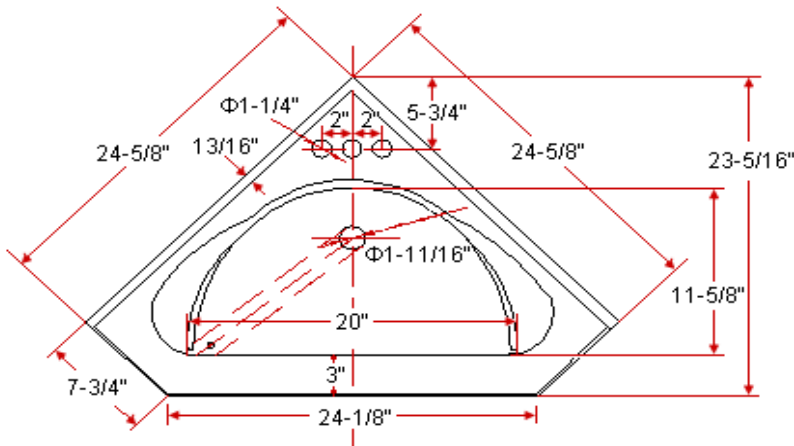

25" Corner Mount Vanity Top

Specifications

Material Content: Cultured Marble
Back splash: Integrated
Color: White on White
Faucet Holes: 3 holes, 4" center mount

Dimensions

Warranty & Compliances

Warranty 1 Year Limited Warranty
UPC Complaint
CSA Complaint
ANSI ANSI Z124.3 complaint

Order Codes & Finishes/Colors

White on White Sleeve Pack 545525

Type:
Job:
Order Code:
Approvals:

Design House reserves the right to make changes in materials, specifications & models at any time. Design House also reserves the right to discontinue product without notice or obligation.