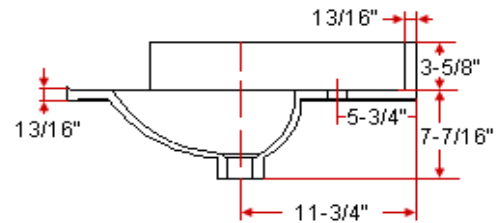

25" Corner Mount Vanity Top

Specifications

Material Content: Cultured Marble
Back splash: Integrated
Color: White on White
Faucet Holes: 3 holes, 4" center mount

Dimensions

Warranty & Compliances

Warranty 1 Year Limited Warranty
UPC Complaint
CSA Complaint
ANSI ANSI Z124.3 complaint

Order Codes & Finishes/Colors

White on White Sleeve Pack 545525

Type:
Job:
Order Code:
Approvals:

Design House reserves the right to make changes in materials, specifications & models at any time. Design House also reserves the right to discontinue product without notice or obligation.